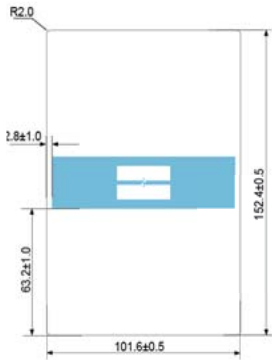

## SPECIFICATIONS

|   |   |
|---|---|
| <b>Name</b>                             | Hunter 300                                  |
| <b>Code No.</b>                         | CE33095                                     |
| <b>PHYSICAL</b>                         |   |
| <b>Antenna Size (mm/in)</b>             | 96 X 26mm/3.78 X 1.02in                     |
| <b>Die-cut Size (mm/in)</b>             | 101.6 X 152.4mm/4 X6in                      |
| <b>Antenna substrate material</b>       | PET   |
| <b>Liner material</b>                   | Release Paper                               |
| <b>Standard pitch</b>                   | 156.4mm/6.16in                              |
| <b>Standard web widths</b>              | 110 mm/4.33in                               |
| <b>Affixing way</b>                     | Adhesive                                    |
| <b>ELECTRICAL</b>                       |   |
| <b>Protocol</b>                         | ISO/IEC 18000-6C & EPC global Class 1 Gen 2 |
| <b>Operating Frequency</b>              | 860~960MHz(US)                              |
| <b>integrated Circuit [IC]</b>          | Alien H3 or Customized                      |
| <b>EPC Memory</b>                       | 96 bits                                     |
| <b>User Memory</b>                      | 512 bits                                    |
| <b>Unique TID</b>                       | 96 bits                                     |
| <b>Access Password</b>                  | 32bits                                      |
| <b>Kill Password</b>                    | 32bits                                      |
| <b>RFID Read Range</b>                  | Up to 4m (EIRP 2W) Up to 2m EIRP 1W)        |
| <b>Expected read cycles</b>             | 100000 cycles                               |
| <b>PACKING</b>                          |   |
| <b>Average number of units per roll</b> | 3000 pcs                                    |
| <b>Core size</b>                        | 76.2mm (3")                                 |
| <b>Maximum roll outer diameter</b>      | ≤25mm                                       |
| <b>Quality Assurance</b>                | 100% performance tested                     |
| <b>ENVIRONMENTAL</b>                    |   |
| <b>Operating Temperature</b>            | -20°C ~ 60 °C                               |
| <b>Operating Humidity</b>               | 30 % ~ 70 %                                 |
| <b>Storage Temperature</b>              | -20°C ~ 60°C                                |
| <b>Storage Humidity</b>                 | 30 % ~ 70 %                                 |
| <b>ESD</b>                              | ≤2KV  |