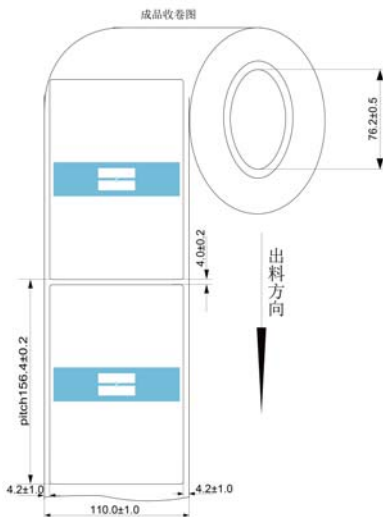

## SPECIFICATIONS

|   |   |
|---|---|
| <b>Name</b>                             | Hunter 300                                  |
| <b>Code No.</b>                         | CE33095                                     |
| <b>PHYSICAL</b>                         |   |
| <b>Antenna Size (mm/in)</b>             | 96 X 26mm/3.78 X 1.02in                     |
| <b>Die-cut Size (mm/in)</b>             | 101.6 X 152.4mm/4 X6in                      |
| <b>Antenna substrate material</b>       | PET   |
| <b>Liner material</b>                   | Release Paper                               |
| <b>Standard pitch</b>                   | 156.4mm/6.16in                              |
| <b>Standard web widths</b>              | 110 mm/4.33in                               |
| <b>Affixing way</b>                     | Adhesive                                    |
| <b>ELECTRICAL</b>                       |   |
| <b>Protocol</b>                         | ISO/IEC 18000-6C & EPC global Class 1 Gen 2 |
| <b>Operating Frequency</b>              | 860~960MHz(US)                              |
| <b>integrated Circuit [IC]</b>          | Alien H3 or Customized                      |
| <b>EPC Memory</b>                       | 96 bits                                     |
| <b>User Memory</b>                      | 512 bits                                    |
| <b>Unique TID</b>                       | 96 bits                                     |
| <b>Access Password</b>                  | 32bits                                      |
| <b>Kill Password</b>                    | 32bits                                      |
| <b>RFID Read Range</b>                  | Up to 4m (EIRP 2W) Up to 2m EIRP 1W)        |
| <b>Expected read cycles</b>             | 100000 cycles                               |
| <b>PACKING</b>                          |   |
| <b>Average number of units per roll</b> | 3000 pcs                                    |
| <b>Core size</b>                        | 76.2mm (3")                                 |
| <b>Maximum roll outer diameter</b>      | ≤25mm                                       |
| <b>Quality Assurance</b>                | 100% performance tested                     |
| <b>ENVIRONMENTAL</b>                    |   |
| <b>Operating Temperature</b>            | -20°C ~ 60 °C                               |
| <b>Operating Humidity</b>               | 30 % ~ 70 %                                 |
| <b>Storage Temperature</b>              | -20°C ~ 60°C                                |
| <b>Storage Humidity</b>                 | 30 % ~ 70 %                                 |
| <b>ESD</b>                              | ≤2KV  |